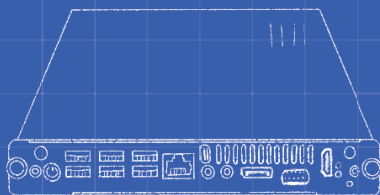

The uTeach Interactive Panel

allows **TEACHERS** to simply **TEACH**

65"

LED Panel

Best fit for:

- PreK/Early Primary rooms
- Smaller instructional rooms (12:1 or 6:1)
- Mid-size learning centers/ resource rooms
- Cooperative & collaborative learning spaces
- Best on a mobile stand or height adjustable wall mount

75"

LED Panel

Best fit for:

- Intermediate and Elementary classrooms
- Large instructional spaces with 24+ students
- Cooperative & collaborative learning spaces
- Best on a mobile stand

86"

LED Panel

Best fit for:

- Middle and High School classrooms
- Large instructional spaces with 24+ students
- Cooperative & collaborative learning spaces
- Best wall mounted

uTeach Interactive Panel

Custom build OPS with Windows 10 Pre-installed.