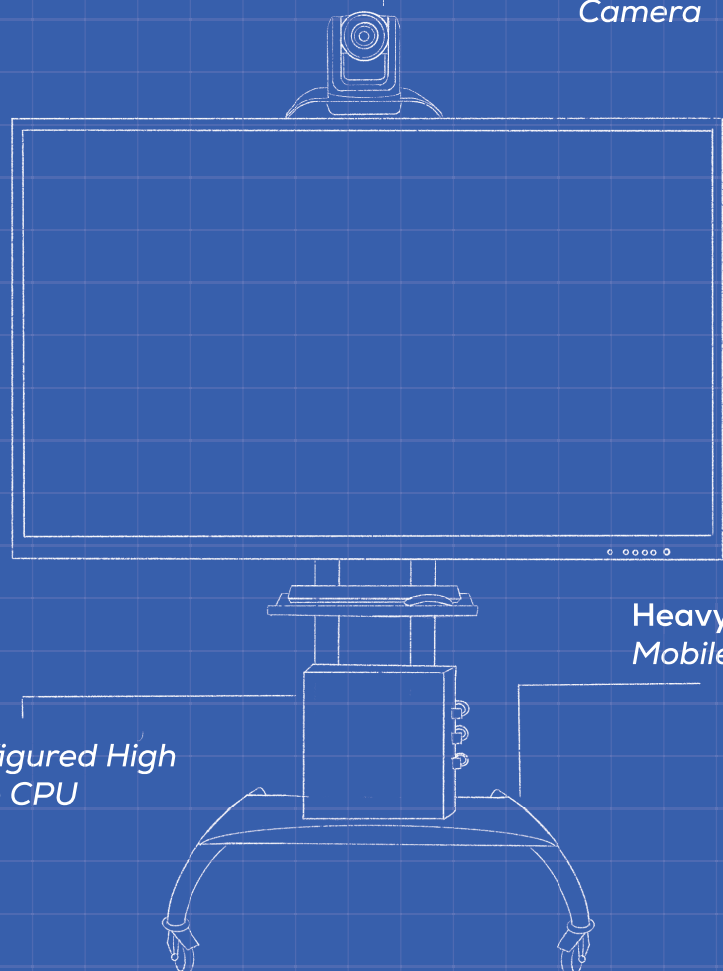

Teachers see the remote students clearly on a large 4K monitor or interactive panel instead of a small laptop screen.

TIGER Collaborative Media System

55 inch 4K TV

3x Zoom
Camera

Custom Configured High
Performance CPU

Heavy Duty
Mobile Stand

TIGER Collaborative Media System CONFIGURATIONS

PANEL 55" 4K Non-Interactive Panel / 65", 75", 86" Interactive Flat Panels

MOBILE STAND Manual Height Adjustable / Heavy Duty w/ Locking 3" Casters